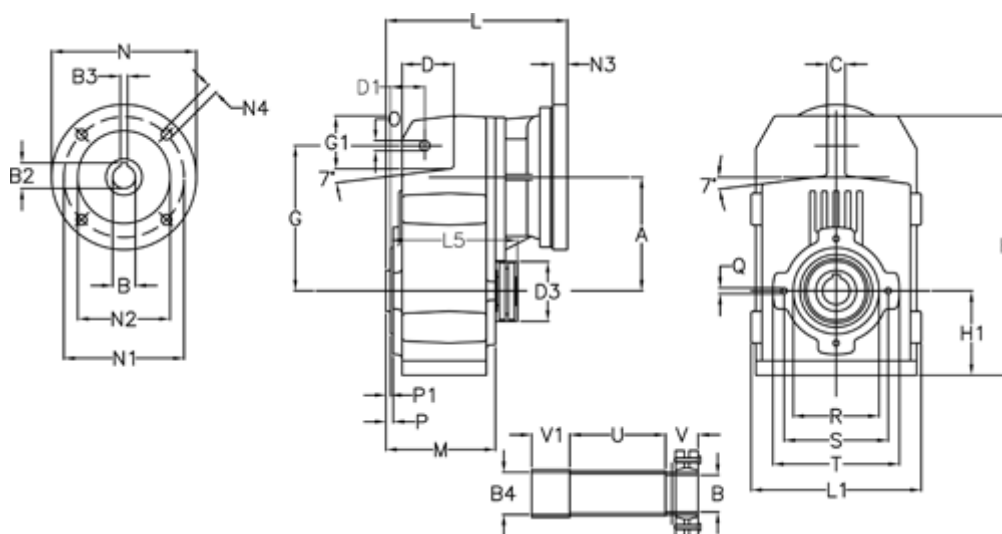

Article number: 29560553055225

Description: Shaft mounted gear  
A514S-530,5-P71B5

## Measures

A = 211.30	D1 = 65.0	I5 = 222.0	P1 = 4.5	V1 = 50
B = 52	d3 = 120	M = 163.0	Q = M12x19	
B1 = 14	G = 278	N = 160	R = 180	
B2 = 16.3	G1 = 105.5	N1 = 130	S = 215	
B3 = 5	H = 479.0	N2 = 110	T = 250	
B4 = 54	H1 = 144.0	N4 = M8x16	Tightening torque N m = 14.5	
C = 20	L = 339.5	O = 22	U = 91.0	
D = 93.5	L1 = 273	P = 8.5	V = 62	